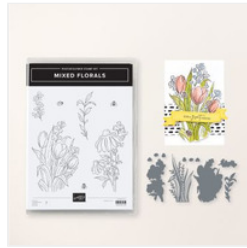

Boho Blue Cardstock (sides): (2) 3" x 5"; Score along the 3" side @ 1/2" and 2 1/2"
score along the 5" side @ 1/2"

Note Card Measurements:

Calypso Coral Card Base: 8 1/2" x 11"

Score along the 8 1/2" side @ 4 1/4"

Content and Design 2025 © Tammy Shaia, Stampin' Up! Demonstrator
Be Creative Stamping, All Rights Reserved,
Artwork © Stampin' Up!

Mixed Media Florals Suite

Tammy Shaia

tammy@becreativestamping.com

www.becreativestamping.com

Mixed Labels Bundle Tote & Note Cards (2/12/25)

[Mixed Labels Bundle \(English\) - 164653](#)

Price: \$39.50

[Add to Cart](#)

[Mixed Florals Bundle - 164642](#)

Price: \$56.50

[Add to Cart](#)

[Tuxedo Black Memento Ink Pad - 132708](#)